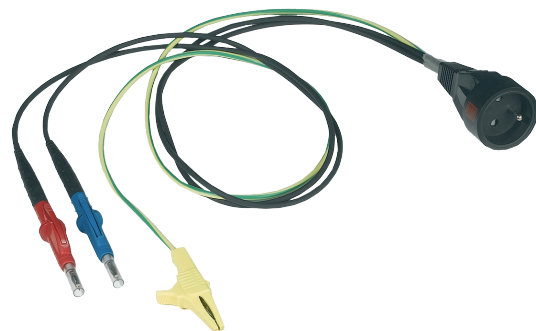

M-952...

Intervention cable on LV panel

Application:

- Accessory for connecting Catex™ and Catohm™ control devices to Low Voltage electrical panels.

Features:

- Earthing connection via alligator clip.
- Safety test probe with retractable sleeve.
- Female socket standard 2P+T.

Composition:

- 2 x blue and red IP2X lead tests, cord 0.85 m.
- 1 x IP2X alligator clamp on green/yellow, cord 0.85 m.
- 1 x moulded 2 P+T male outlet.
- Marking by 2 coloured dots (blue and red) on the male plug.

Référence

M-952271