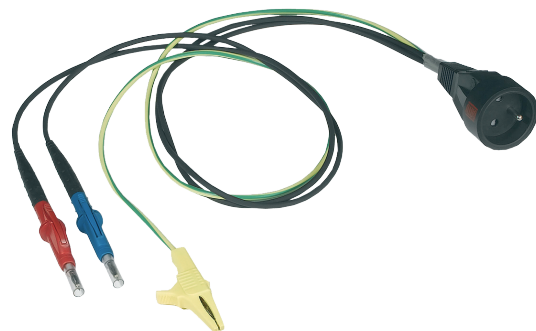

### Intervention cable on LV panel

#### Application:

- Accessory for connecting Catex™ and Catohm™ control devices to Low Voltage electrical panels.

#### Features:

- Earthing connection via alligator clip.
- Safety test probe with retractable sleeve.
- Female socket standard 2P+T.

#### Composition:

- 2 x blue and red IP2X lead tests, cord 0.85 m.
- 1 x IP2X alligator clamp on green/yellow, cord 0.85 m.
- 1 x moulded 2 P+T male outlet.
- Marking by 2 coloured dots (blue and red) on the male plug.