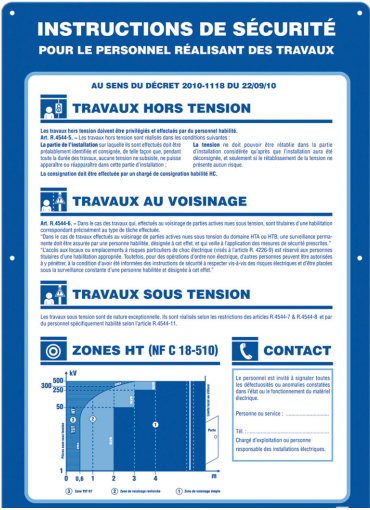

**AM-...**

Safety rules sign according to french decree in french 350 x 500 mm

Description		Dimensions	Material	Use	Ref
Color	Marking				
<div style="display: flex; align-items: center;"> <div style="width: 10px; height: 10px; border: 1px solid black; margin-right: 5px;"></div> <div style="width: 10px; height: 10px; background-color: blue; margin-right: 5px;"></div> </div>	Instructions de sécurité	500 x 350 x 1	Aluminium	Indoor & Outdoor	AM-208/1