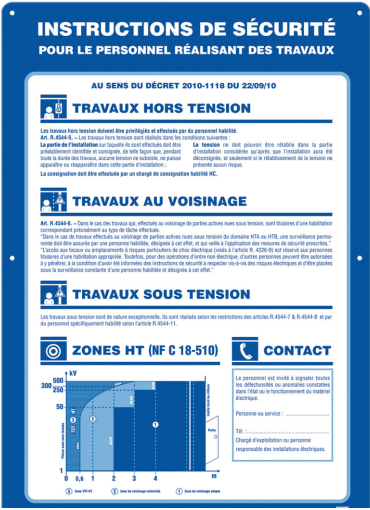

AM-...

Safety rules sign according to french decree in french 350 x 500 mm

Description		Dimensions	Material	Use	Ref
Color	Marking				
<div style="display: flex; align-items: center;"> <div style="width: 10px; height: 10px; border: 1px solid black; margin-right: 5px;"></div> <div style="width: 10px; height: 10px; background-color: blue; margin-right: 5px;"></div> </div>	Instructions de sécurité	500 x 350 x 1	Aluminium	Indoor & Outdoor	AM-208/1