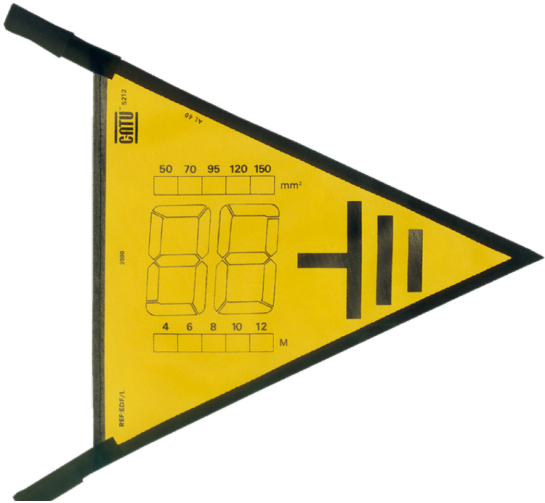

**AL-.. / SCFV-...**

Triangle warning flag "GROUNDING" with velcro and eyelets.

**Application:**

- Signaling for construction site and station.
- Designed for an inside or outside use.

**Features:**

- Coated textile flag.

Description		Dimensions	Material	Use	Ref
Color	Mounting				
<div style="display: flex; align-items: center;"> <div style="width: 10px; height: 10px; background-color: yellow; margin-right: 5px;"></div> <div style="width: 10px; height: 10px; background-color: black; margin-right: 5px;"></div> </div>	Velcro ou collier	370 x 338	Tissu enduit PVC	Indoor/Outdoor	AL-60