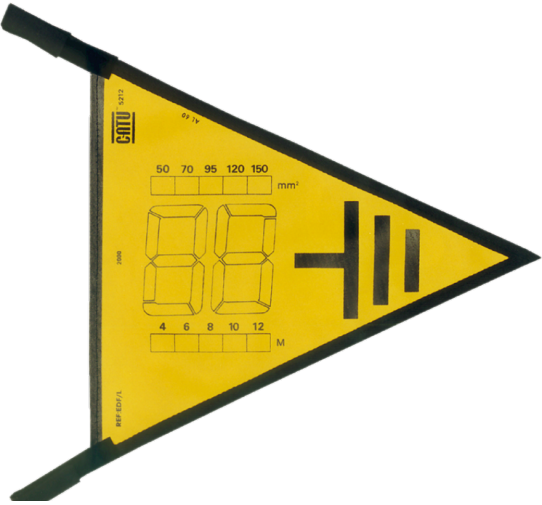

**AL-.. / SCFV-...**

Triangle warning flag "GROUNDING" with velcro and eyelets.

**Application:**

- Signaling for construction site and station.
- Designed for an inside or outside use.

**Features:**

- Coated textile flag.

Description		Dimensions	Material	Use	Ref
Color	Mounting				
<div style="display: flex; align-items: center;"> <div style="width: 10px; height: 10px; background-color: yellow; margin-right: 5px;"></div> <div style="width: 10px; height: 10px; background-color: black; margin-right: 5px;"></div> </div>	Velcro ou collier	370 x 338	Tissu enduit PVC	Indoor/Outdoor	AL-60