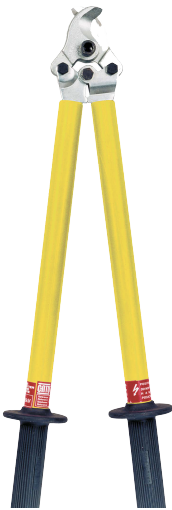

CZ-60

Insulated cable cutter

Application :

- To cut a cable up to 26 mm in diameter (sections of approximately 150 mm²).

Features :

- Maximum opening: 30 mm.

Reference	Length (mm)
CZ-60	630