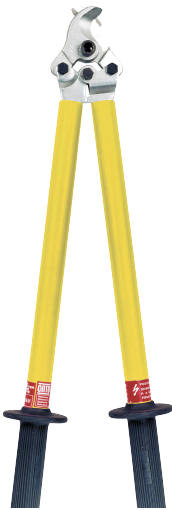

## CZ-60

### Insulated cable cutter

**Application :**

- To cut a cable up to 26 mm in diameter (sections of approximately 150 mm<sup>2</sup>).

**Features :**

- Maximum opening: 30 mm.

Reference	Length (mm)
CZ-60	630