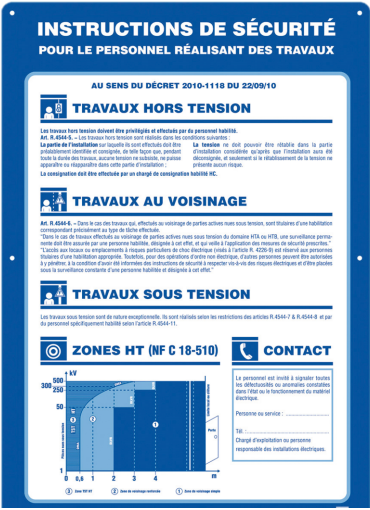

AM-...

Safety rules sign according to french decree in french 350 x 500 mm

Description		Dimensions	Material	Use	Ref
Color	Marking				
<input type="checkbox"/> <input checked="" type="checkbox"/>	Instructions de sécurité	500 x 350 x 1	Aluminium	Indoor & Outdoor	AM-208/1