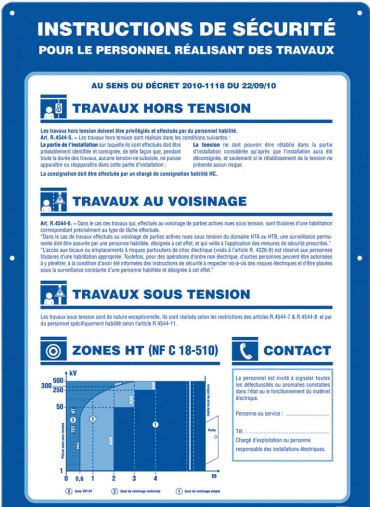

**AM-...**

Safety rules sign according to french decree in french 350 x 500 mm

Description		Dimensions	Material	Use	Ref
Color	Marking				
<div style="display: flex; align-items: center;"> <div style="width: 10px; height: 10px; border: 1px solid black; margin-right: 5px;"></div> <div style="width: 10px; height: 10px; background-color: blue; margin-right: 5px;"></div> </div>	Instructions de sécurité	500 x 350 x 1	Aluminium	Indoor & Outdoor	AM-208/1