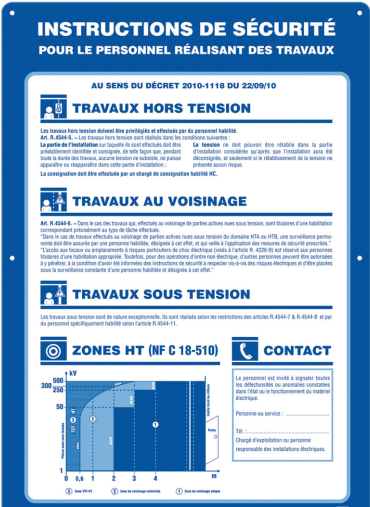

AM-...

Safety rules sign according to french decree in french 350 x 500 mm

Description		Dimensions	Material	Use	Ref
Color	Marking				
<div style="display: flex; align-items: center;"> <div style="width: 10px; height: 10px; border: 1px solid black; margin-right: 5px;"></div> <div style="width: 10px; height: 10px; background-color: blue; margin-right: 5px;"></div> </div>	Instructions de sécurité	500 x 350 x 1	Aluminium	Indoor & Outdoor	AM-208/1